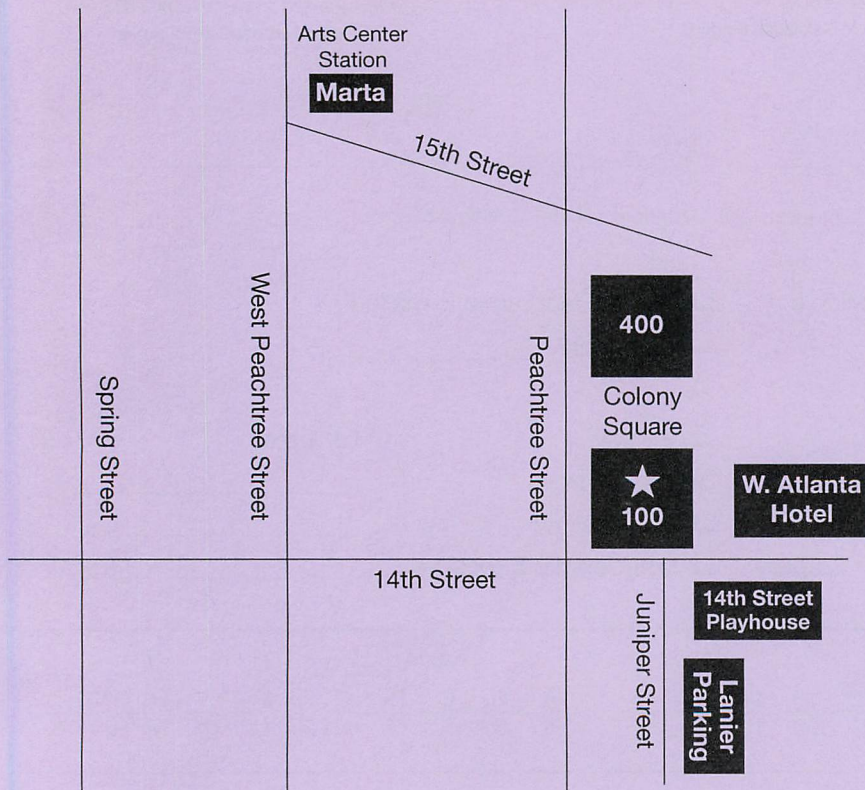

Directions to Dr. Lee's Office

Physical Location
 1175 Peachtree St. NE
 Atlanta, GA 30361

★ **Building & Suite Location**
 100 Colony Square
 Suite 1202 (12th Floor)

Marta Station Location
 Arts Center Station (Exit on 15th St.)

Parking Recommendation: Lanier Parking
 14th Street Playhouse – 1155 Juniper St. (We offer a voucher to ensure a \$5 maximum parking fee.)
 From garage - cross over 14th St., walk west toward Peachtree St. and 100 Colony Square Bldg. is on the right.

Additional Parking Accommodations: Central Parking
 Colony Square Underground Deck– 1175 Peachtree St. NE
 (We do NOT validate or provide vouchers for this parking option)

Directions coming from North Atlanta
 Take I-75/85 South to Exit 84 (Techwood/10th & 14th St.)
 Go to the first red light & take a left on 14th St.
 Follow signs to Peachtree St.
 If you are parking in Colony Square Underground Deck you may enter from 14th St. or Peachtree St.
 If you are parking at the 14th Street Playhouse:
 Stay on 14th St., cross over Peachtree St., take right on Juniper St. & deck is on Left.

Directions coming from South Atlanta
 Take I-75/85 South to Exit 250 (Techwood/10th & 14th St.)
 Go to 2nd red light & take a right on 14th St.
 Follow signs to Peachtree St.
 If you are parking in Colony Square Underground Deck you may enter on 14th St. or Peachtree St.
 If you are parking at the 14th Street Playhouse, stay on 14th St., cross over Peachtree St., take a right on Juniper St. & deck is on left.